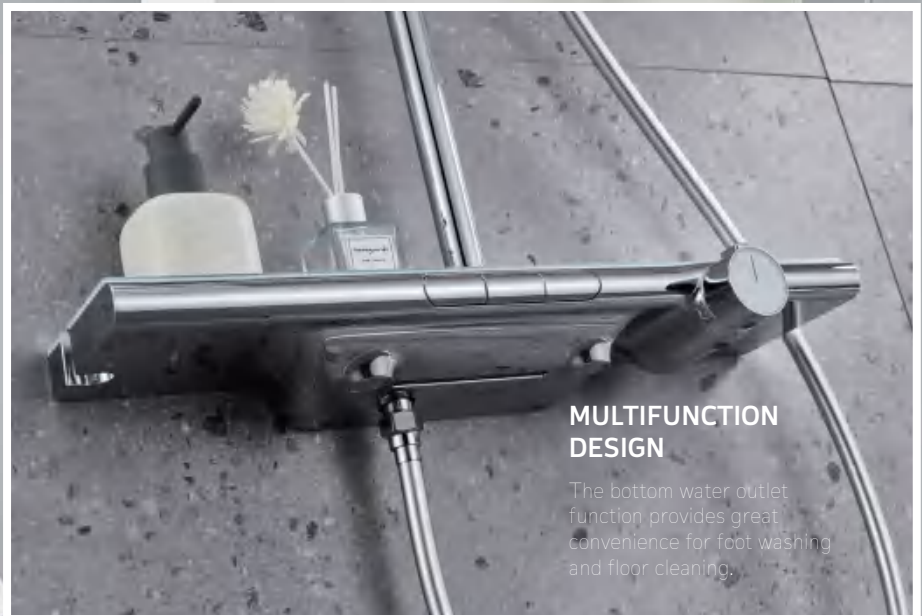

MULTIFUNCTION DESIGN

The bottom water outlet function provides great convenience for foot washing and floor cleaning.