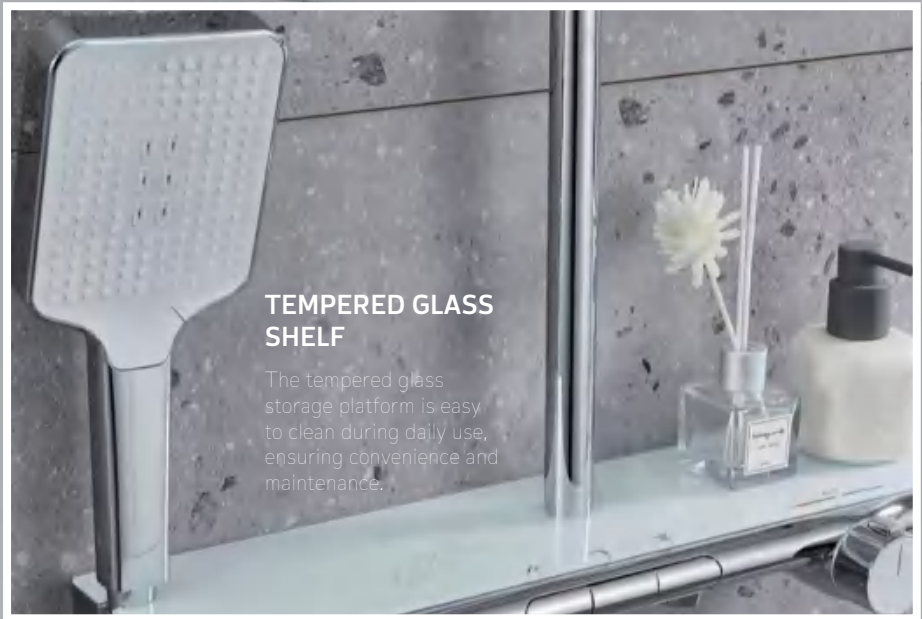

TEMPERED GLASS SHELF

The tempered glass storage platform is easy to clean during daily use, ensuring convenience and maintenance.